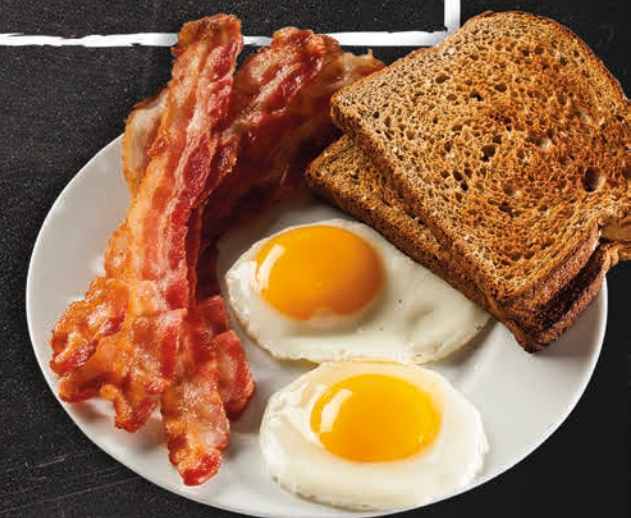

SANDWICHES, SALADS & MORE

MEXICAN SPICED CHICKEN WRAP		5
SLOW COOKED CHICKEN, SWEET BELL PEPPERS, ONIONS, CHEESE		
CHICKEN SALAD SANDWICH	WHOLE	5
	HALF	2.75
EGG SALAD SANDWICH	WHOLE	5
	HALF	2.75
JUMBO HOT DOG		2.75
SOUP OF THE DAY		3.5
ROASTED CHICKEN APPLE PECAN SALAD		8
CALIFORNIA FRESH SALAD		8
SIDE TOSSED SALAD		3
BASKET OF FRIES		4
CRISPY CHICKEN BURGER		6.5
<i>With choice of fries, soup or salad 9</i>		
BACON CHEESE BURGER		6.5
<i>With choice of fries, soup or salad 9</i>		
CHEF'S FEATURE		7.5
CHICKEN FINGERS & FRIES		7
FISH & CHIPS		7.75

BREAKFAST

CLASSIC BREAKFAST PLATE	5
2 SCRAMBLED EGGS, 2 STRIPS OF BACON OR 1 SAUSAGE PATTY, 2 HASH BROWNS AND A SIDE OF TOAST.	
BREAKFAST SANDWICH	3
CRISP BUTTERED ENGLISH MUFFIN WITH FRESH CRACKED EGG, BACON OR SAUSAGE AND AMERICAN CHEESE.	
<i>Make it a Meal - add side hash browns & coffee 5.5</i>	
TOAST	2
YOUR CHOICE OF 2 SLICES, WHOLE WHEAT, WHITE, MARBLE RYE. SERVED WITH YOUR CHOICE OF SPREAD	
SIDE OF HASH BROWNS (3)	2.5
SIDE OF BACON (2)	1.5
SIDE BREAKFAST SAUSAGE PATTY (1)	1.5